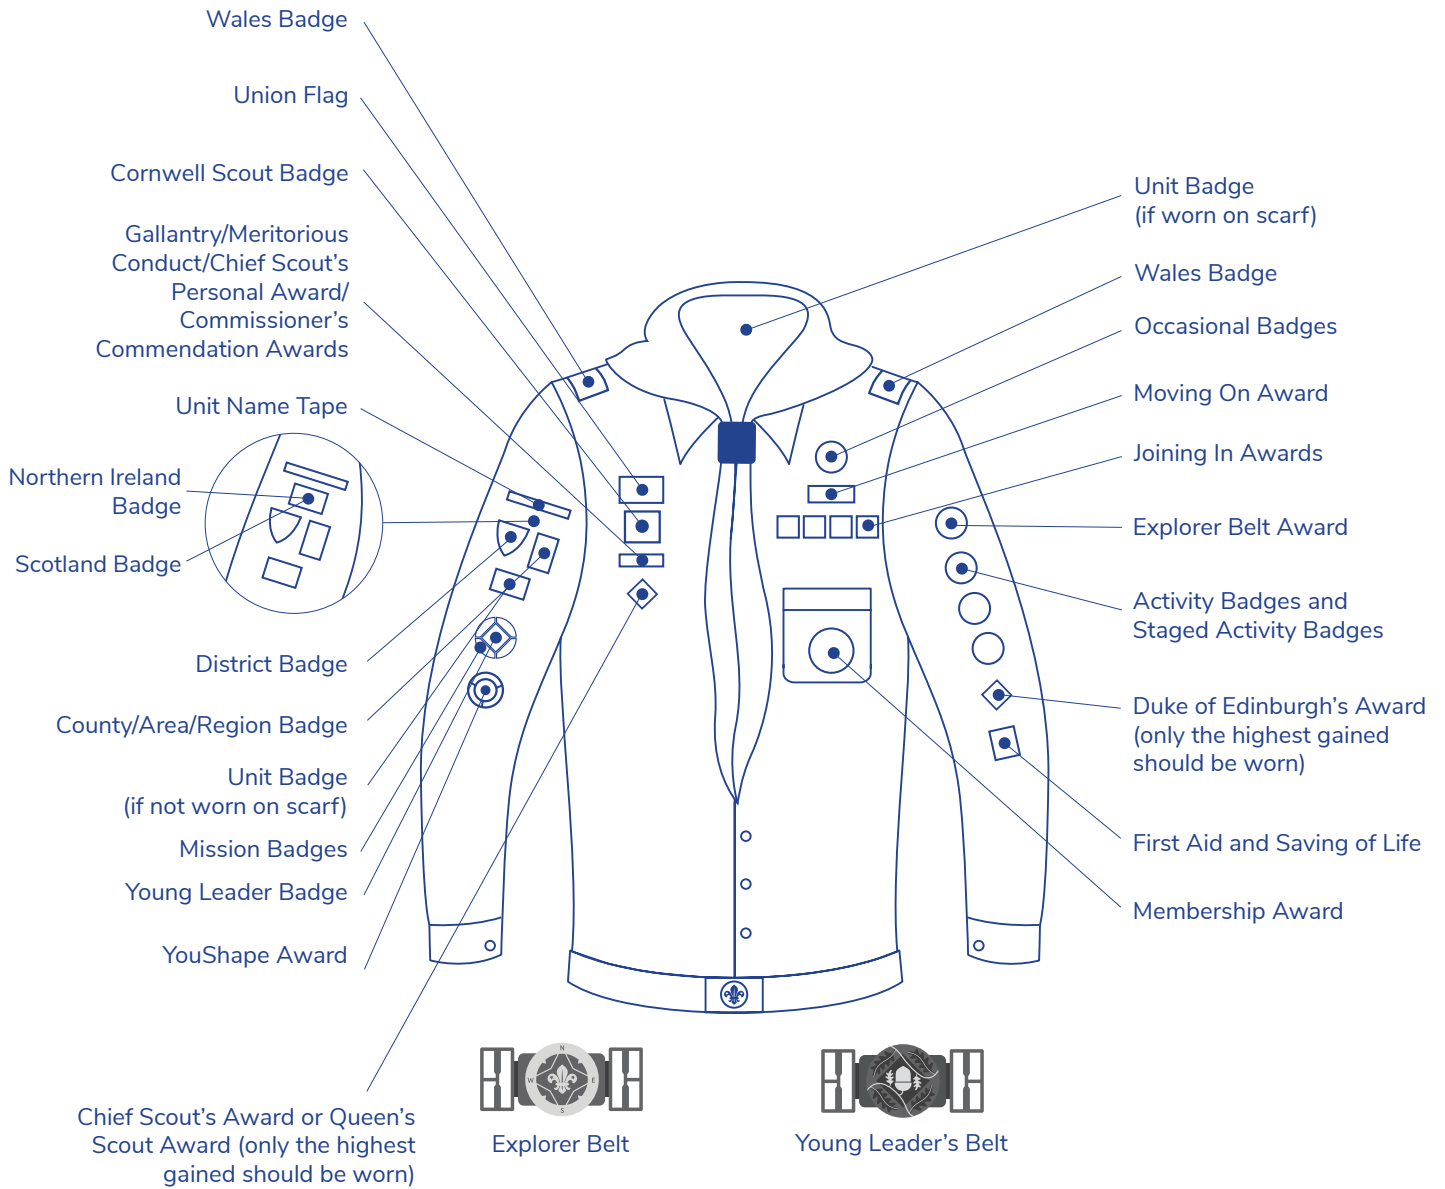

Squirrel Scout uniform

Beaver Scout uniform

Cub Scout uniform

Scout uniform

Scout jumper (sea)

*Only Royal Navy (RN) Recognised Sea Scouts are permitted to wear the RN Recognition Badge

Scout uniform (air)

*Only Royal Air Force (RAF) Recognised Air Scouts are permitted to wear the RAF Recognition Badge.

Scout uniform (sea)

*Only Royal Navy (RN) Recognised Sea Scouts are permitted to wear the RN Recognition Badge

Explorer Scout uniform

Explorer Scout uniform (air)

*Only Royal Air Force (RAF) Recognised Air Scouts are permitted to wear the RAF Recognition Badge.

Explorer Scout uniform (sea)

*Only Royal Navy (RN) Recognised Sea Scouts are permitted to wear the RN Recognition Badge

Scout Network uniform

Scout Network uniform (air)

*Only Royal Air Force (RAF) Recognised Air Scouts are permitted to wear the RAF Recognition Badge.

Adult uniform (sea)

*Only Royal Navy (RN) Recognised Sea Scouts are permitted to wear the RN Recognition Badge.