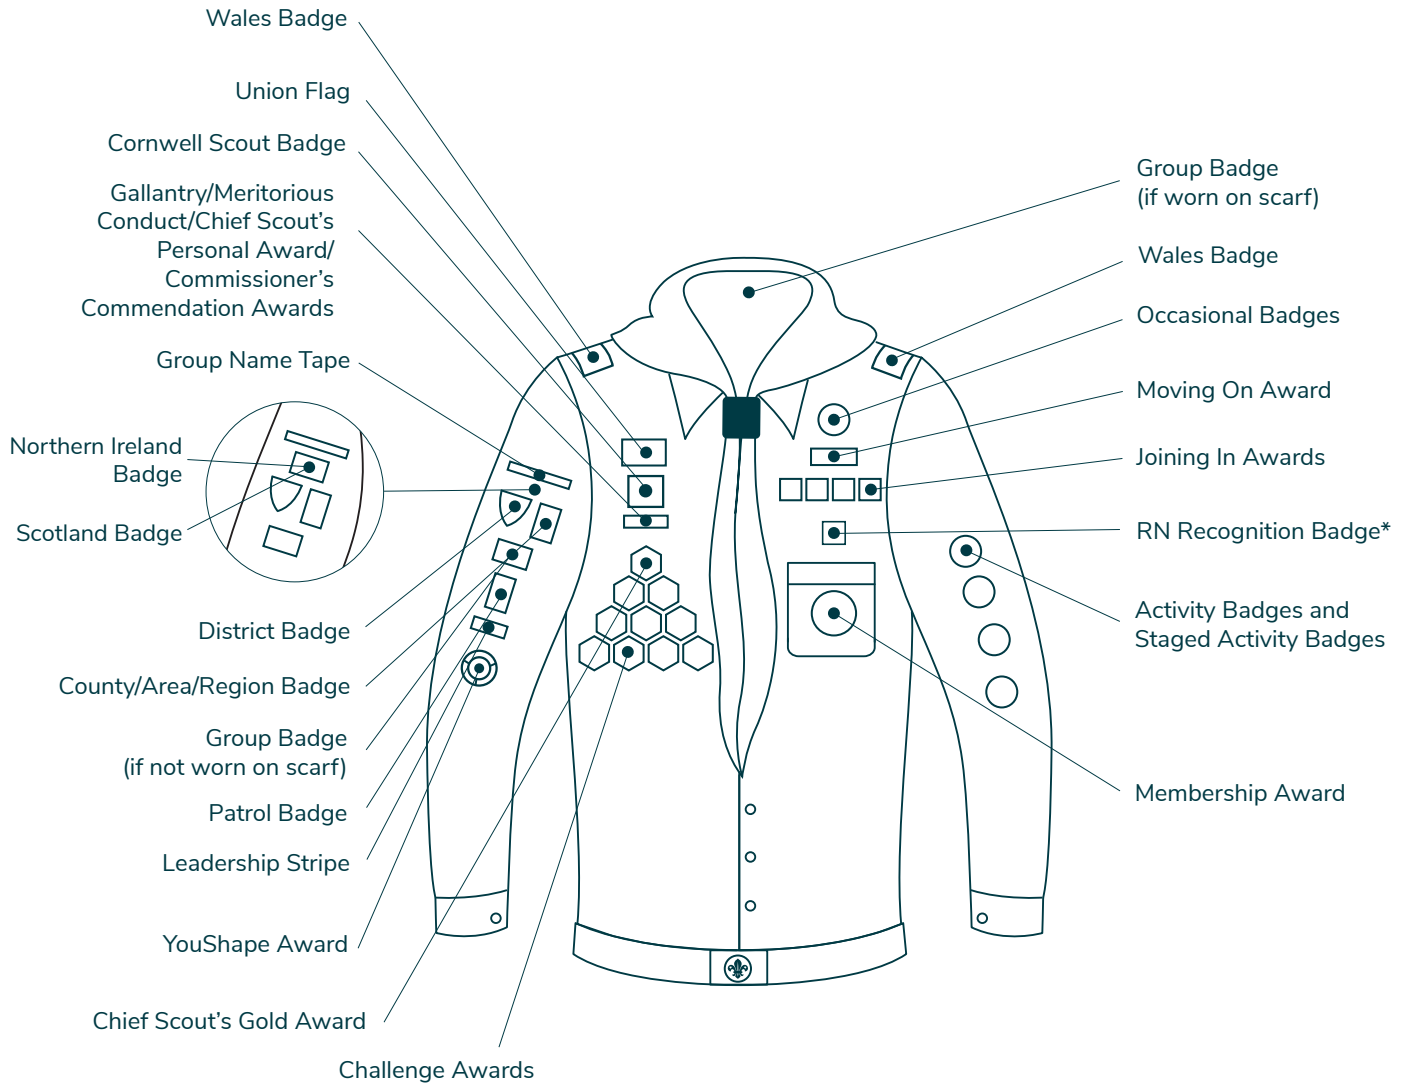

Squirrel Scout uniform

Beaver Scout uniform

Cub Scout uniform

Scout uniform

Scout jumper (sea)

*Only Royal Navy (RN) Recognised Sea Scouts are permitted to wear the RN Recognition Badge

Scout uniform (air)

*Only Royal Air Force (RAF) Recognised Air Scouts are permitted to wear the RAF Recognition Badge.

Scout uniform (sea)

*Only Royal Navy (RN) Recognised Sea Scouts are permitted to wear the RN Recognition Badge

Explorer Scout uniform

Explorer Scout uniform (air)

*Only Royal Air Force (RAF) Recognised Air Scouts are permitted to wear the RAF Recognition Badge.

Explorer Scout uniform (sea)

*Only Royal Navy (RN) Recognised Sea Scouts are permitted to wear the RN Recognition Badge

Scout Network uniform

Scout Network uniform (air)

*Only Royal Air Force (RAF) Recognised Air Scouts are permitted to wear the RAF Recognition Badge.