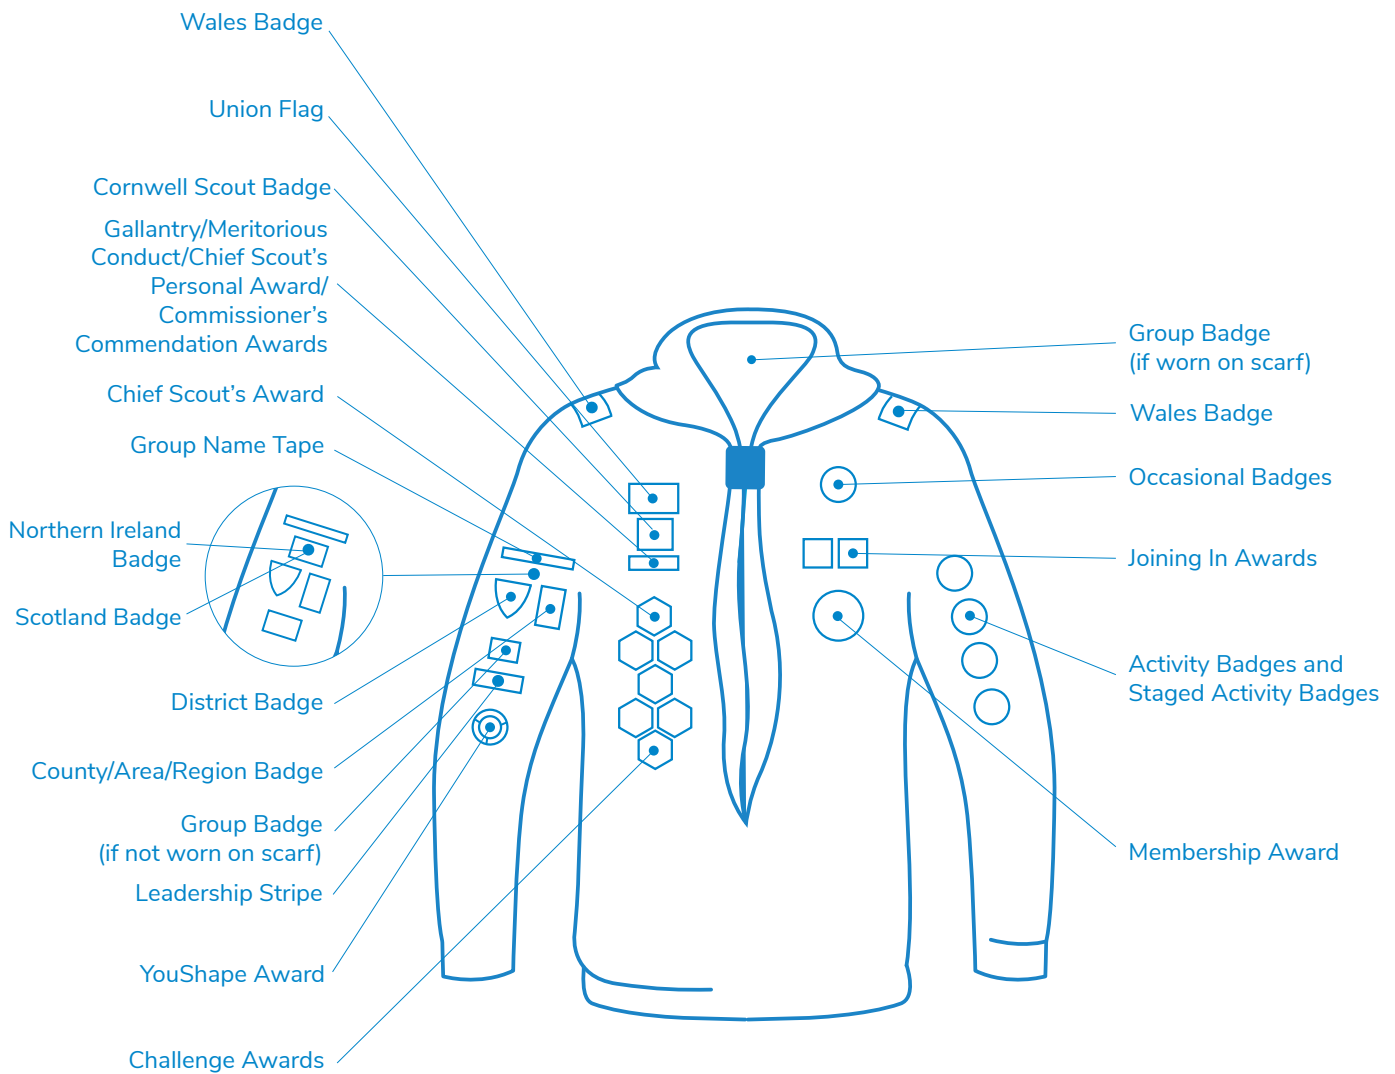

Squirrel Scout uniform

Beaver Scout uniform

Cub Scout uniform

Scout uniform

Scout jumper (sea)

*Only Royal Navy (RN) Recognised Sea Scouts are permitted to wear the RN Recognition Badge

Scout uniform (air)

*Only Royal Air Force (RAF) Recognised Air Scouts are permitted to wear the RAF Recognition Badge.

Scout uniform (sea)

*Only Royal Navy (RN) Recognised Sea Scouts are permitted to wear the RN Recognition Badge

Explorer Scout uniform

Explorer Scout uniform (air)

*Only Royal Air Force (RAF) Recognised Air Scouts are permitted to wear the RAF Recognition Badge.

Explorer Scout uniform (sea)

*Only Royal Navy (RN) Recognised Sea Scouts are permitted to wear the RN Recognition Badge

Scout Network uniform

Scout Network uniform (air)

*Only Royal Air Force (RAF) Recognised Air Scouts are permitted to wear the RAF Recognition Badge.

Adult uniform (sea)

*Only Royal Navy (RN) Recognised Sea Scouts are permitted to wear the RN Recognition Badge.