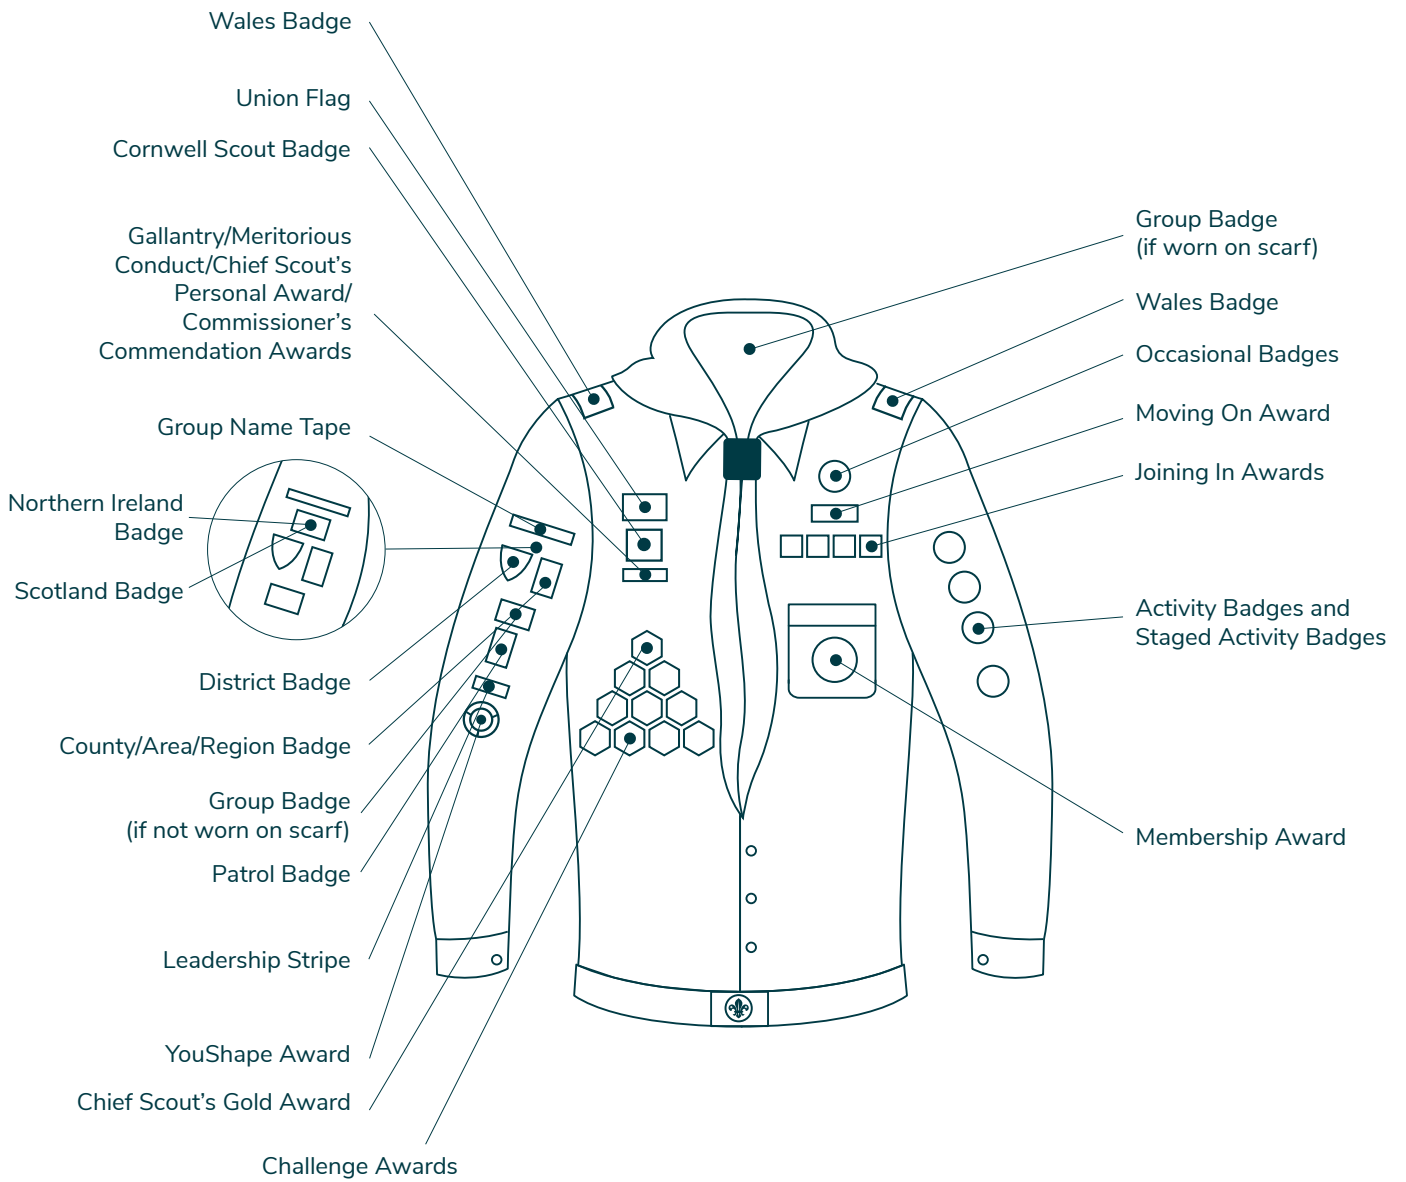

Squirrel Scout uniform

Beaver Scout uniform

Cub Scout uniform

Scout uniform

Scout jumper (sea)

*Only Royal Navy (RN) Recognised Sea Scouts are permitted to wear the RN Recognition Badge

Scout uniform (air)

*Only Royal Air Force (RAF) Recognised Air Scouts are permitted to wear the RAF Recognition Badge.

Scout uniform (sea)

*Only Royal Navy (RN) Recognised Sea Scouts are permitted to wear the RN Recognition Badge

Explorer Scout uniform

Explorer Scout uniform (air)

*Only Royal Air Force (RAF) Recognised Air Scouts are permitted to wear the RAF Recognition Badge.

Explorer Scout uniform (sea)

*Only Royal Navy (RN) Recognised Sea Scouts are permitted to wear the RN Recognition Badge

Scout Network uniform

Scout Network uniform (air)

*Only Royal Air Force (RAF) Recognised Air Scouts are permitted to wear the RAF Recognition Badge.

Adult uniform (sea)

*Only Royal Navy (RN) Recognised Sea Scouts are permitted to wear the RN Recognition Badge.