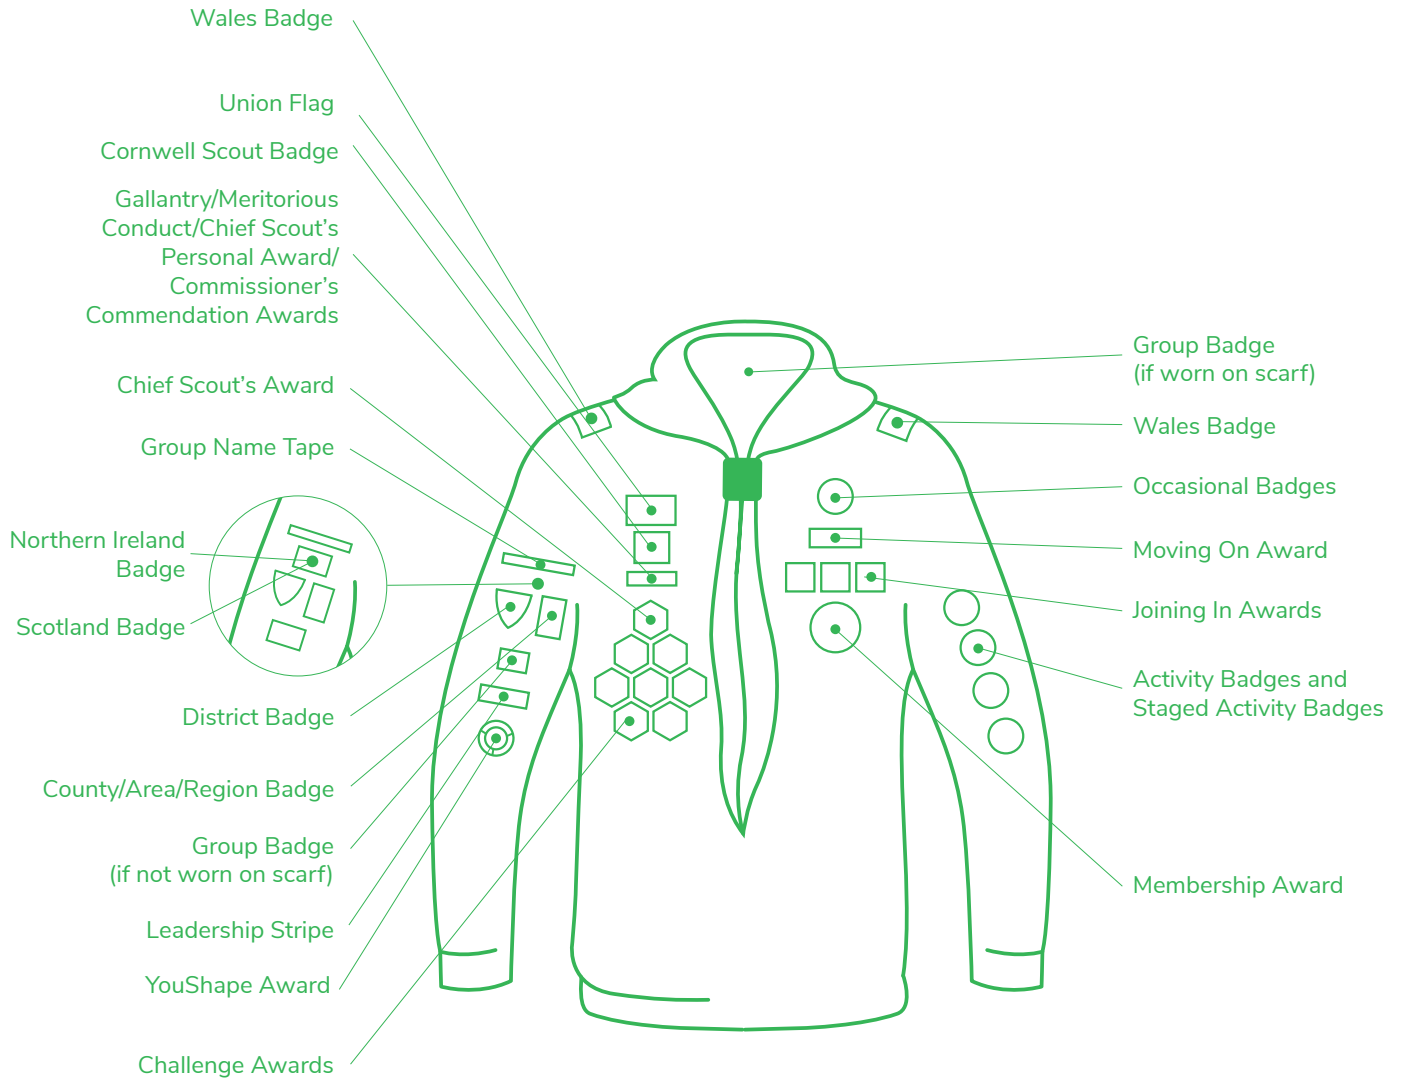

Squirrel Scout uniform

Beaver Scout uniform

Cub Scout uniform

Scout uniform

Scout jumper (sea)

*Only Royal Navy (RN) Recognised Sea Scouts are permitted to wear the RN Recognition Badge

Scout uniform (air)

*Only Royal Air Force (RAF) Recognised Air Scouts are permitted to wear the RAF Recognition Badge.

Scout uniform (sea)

*Only Royal Navy (RN) Recognised Sea Scouts are permitted to wear the RN Recognition Badge

Explorer Scout uniform

Explorer Scout uniform (air)

*Only Royal Air Force (RAF) Recognised Air Scouts are permitted to wear the RAF Recognition Badge.

Explorer Scout uniform (sea)

*Only Royal Navy (RN) Recognised Sea Scouts are permitted to wear the RN Recognition Badge

Scout Network uniform

Scout Network uniform (air)

*Only Royal Air Force (RAF) Recognised Air Scouts are permitted to wear the RAF Recognition Badge.