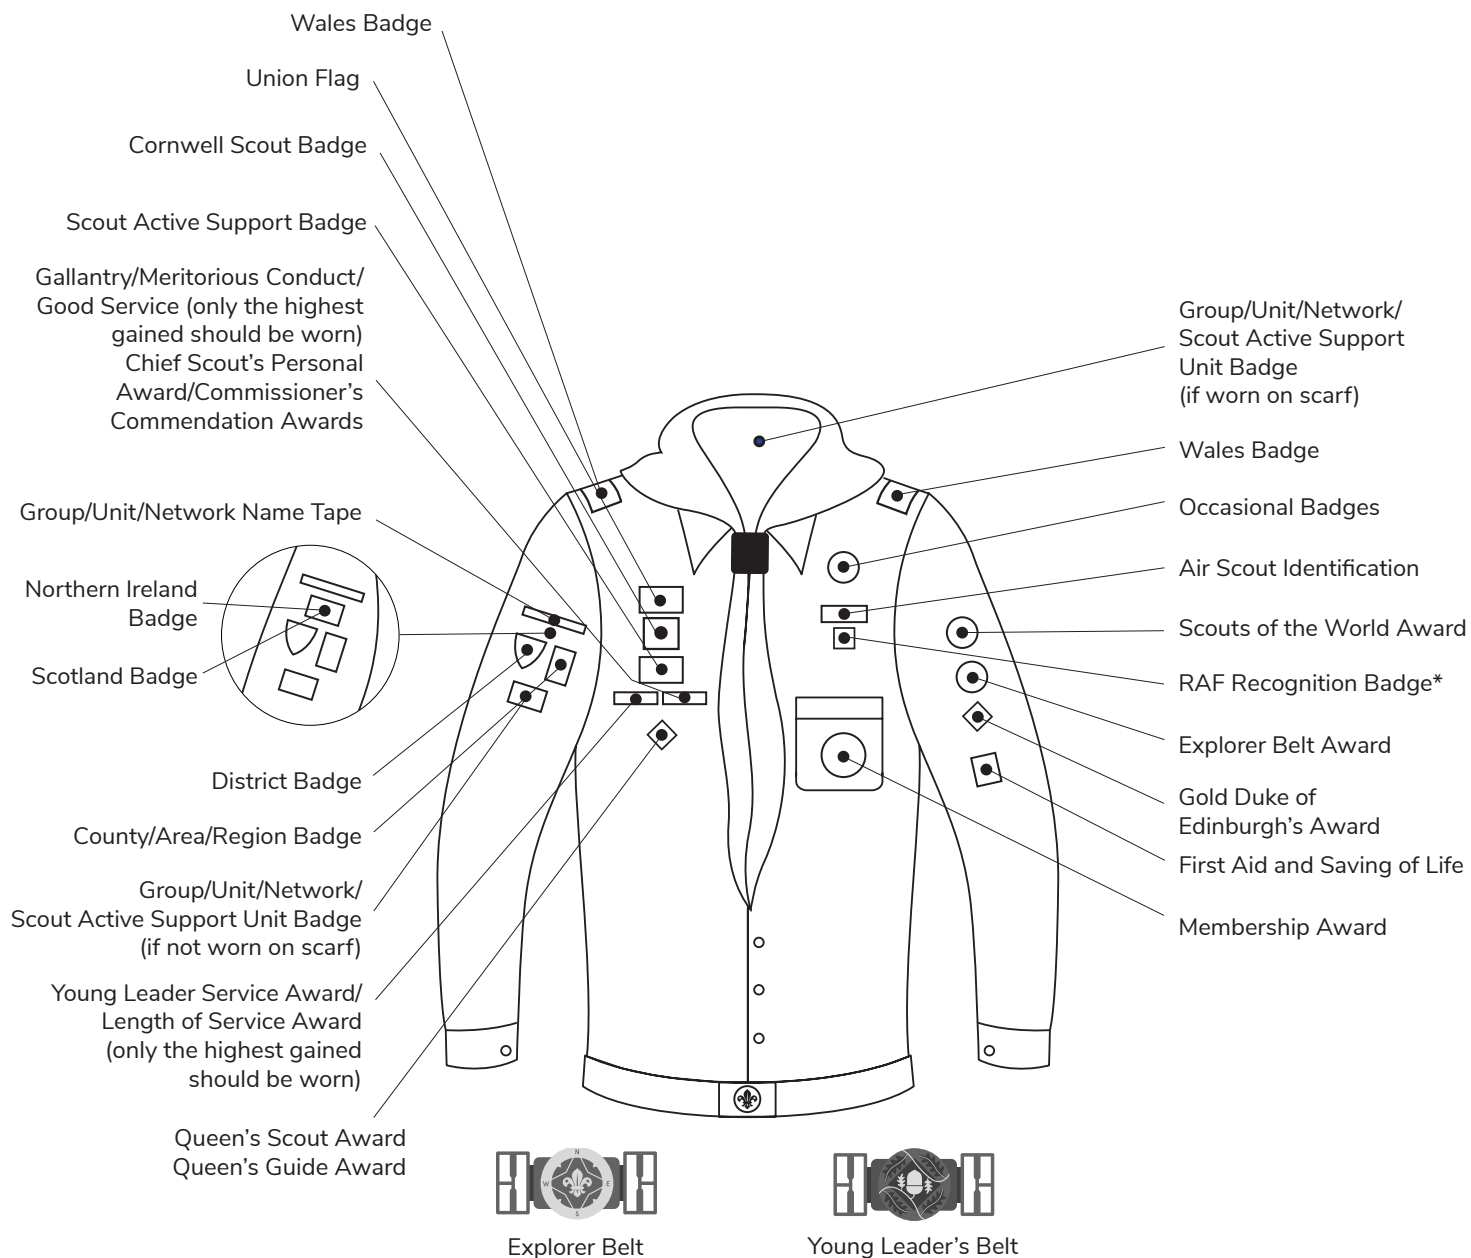

Squirrel Scout uniform

Beaver Scout uniform

Cub Scout uniform

Scout uniform

Scout jumper (sea)

*Only Royal Navy (RN) Recognised Sea Scouts are permitted to wear the RN Recognition Badge

Scout uniform (air)

*Only Royal Air Force (RAF) Recognised Air Scouts are permitted to wear the RAF Recognition Badge.

Scout uniform (sea)

*Only Royal Navy (RN) Recognised Sea Scouts are permitted to wear the RN Recognition Badge

Explorer Scout uniform

Explorer Scout uniform (air)

*Only Royal Air Force (RAF) Recognised Air Scouts are permitted to wear the RAF Recognition Badge.

Explorer Scout uniform (sea)

*Only Royal Navy (RN) Recognised Sea Scouts are permitted to wear the RN Recognition Badge

Scout Network uniform

Scout Network uniform (air)

*Only Royal Air Force (RAF) Recognised Air Scouts are permitted to wear the RAF Recognition Badge.

Scout Network uniform (sea)

*Only Royal Navy (RN) Recognised Sea Scouts are permitted to wear the RN Recognition Badge

Adult uniform

Adult uniform (air)

*Only Royal Air Force (RAF) Recognised Air Scouts are permitted to wear the RAF Recognition Badge.