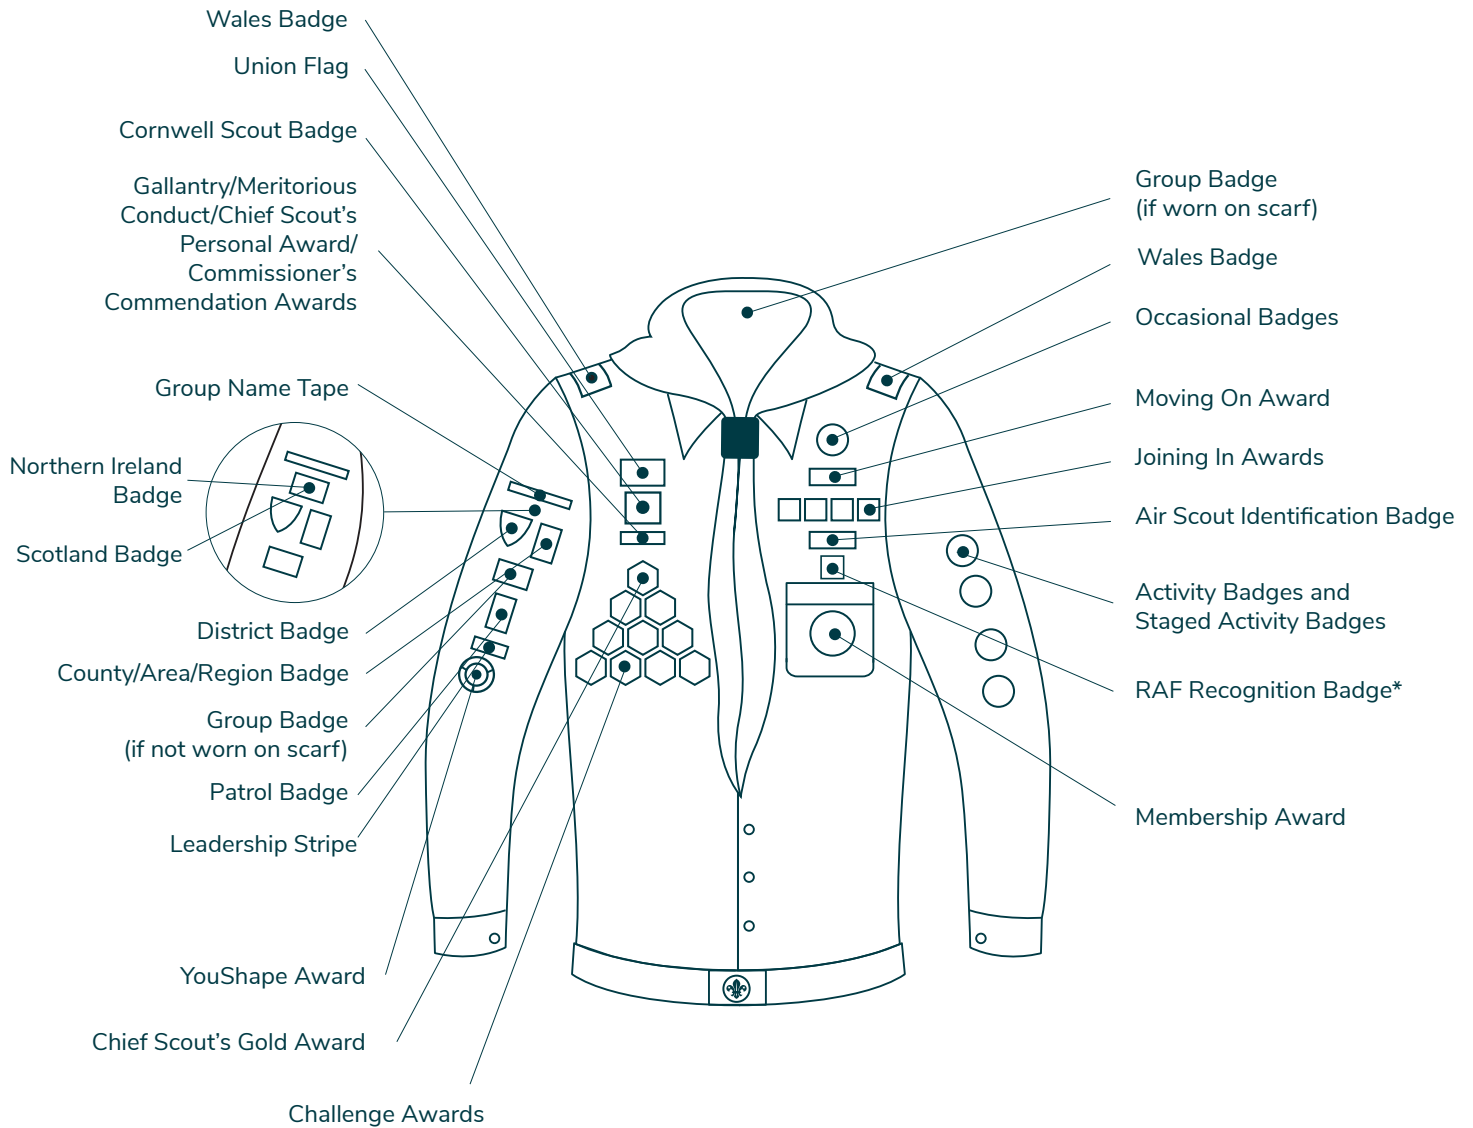

Squirrel Scout uniform

Beaver Scout uniform

Cub Scout uniform

Scout uniform

Scout jumper (sea)

*Only Royal Navy (RN) Recognised Sea Scouts are permitted to wear the RN Recognition Badge

Scout uniform (air)

*Only Royal Air Force (RAF) Recognised Air Scouts are permitted to wear the RAF Recognition Badge.

Scout uniform (sea)

*Only Royal Navy (RN) Recognised Sea Scouts are permitted to wear the RN Recognition Badge

Explorer Scout uniform

Explorer Scout uniform (air)

*Only Royal Air Force (RAF) Recognised Air Scouts are permitted to wear the RAF Recognition Badge.

Explorer Scout uniform (sea)

*Only Royal Navy (RN) Recognised Sea Scouts are permitted to wear the RN Recognition Badge

Scout Network uniform

Scout Network uniform (air)

*Only Royal Air Force (RAF) Recognised Air Scouts are permitted to wear the RAF Recognition Badge.

Adult uniform (sea)

*Only Royal Navy (RN) Recognised Sea Scouts are permitted to wear the RN Recognition Badge.