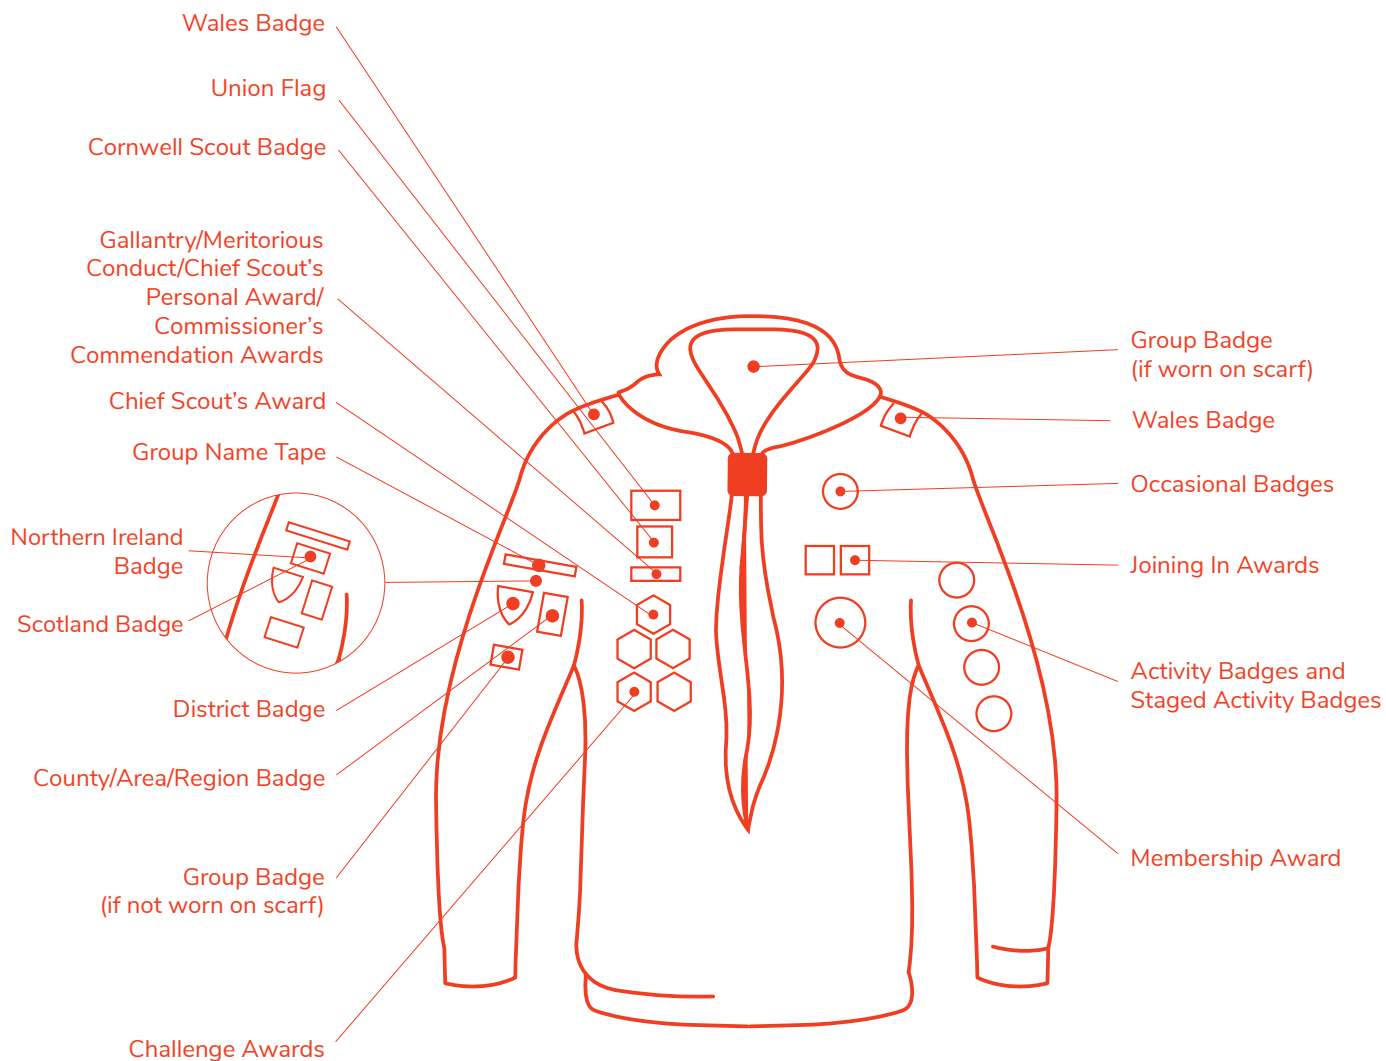

Squirrel Scout uniform

Beaver Scout uniform

Cub Scout uniform

Scout uniform

Scout jumper (sea)

*Only Royal Navy (RN) Recognised Sea Scouts are permitted to wear the RN Recognition Badge

Scout uniform (air)

*Only Royal Air Force (RAF) Recognised Air Scouts are permitted to wear the RAF Recognition Badge.

Scout uniform (sea)

*Only Royal Navy (RN) Recognised Sea Scouts are permitted to wear the RN Recognition Badge

Explorer Scout uniform

Explorer Scout uniform (air)

*Only Royal Air Force (RAF) Recognised Air Scouts are permitted to wear the RAF Recognition Badge.

Explorer Scout uniform (sea)

*Only Royal Navy (RN) Recognised Sea Scouts are permitted to wear the RN Recognition Badge

Scout Network uniform

Scout Network uniform (air)

*Only Royal Air Force (RAF) Recognised Air Scouts are permitted to wear the RAF Recognition Badge.

Adult uniform (sea)

*Only Royal Navy (RN) Recognised Sea Scouts are permitted to wear the RN Recognition Badge.