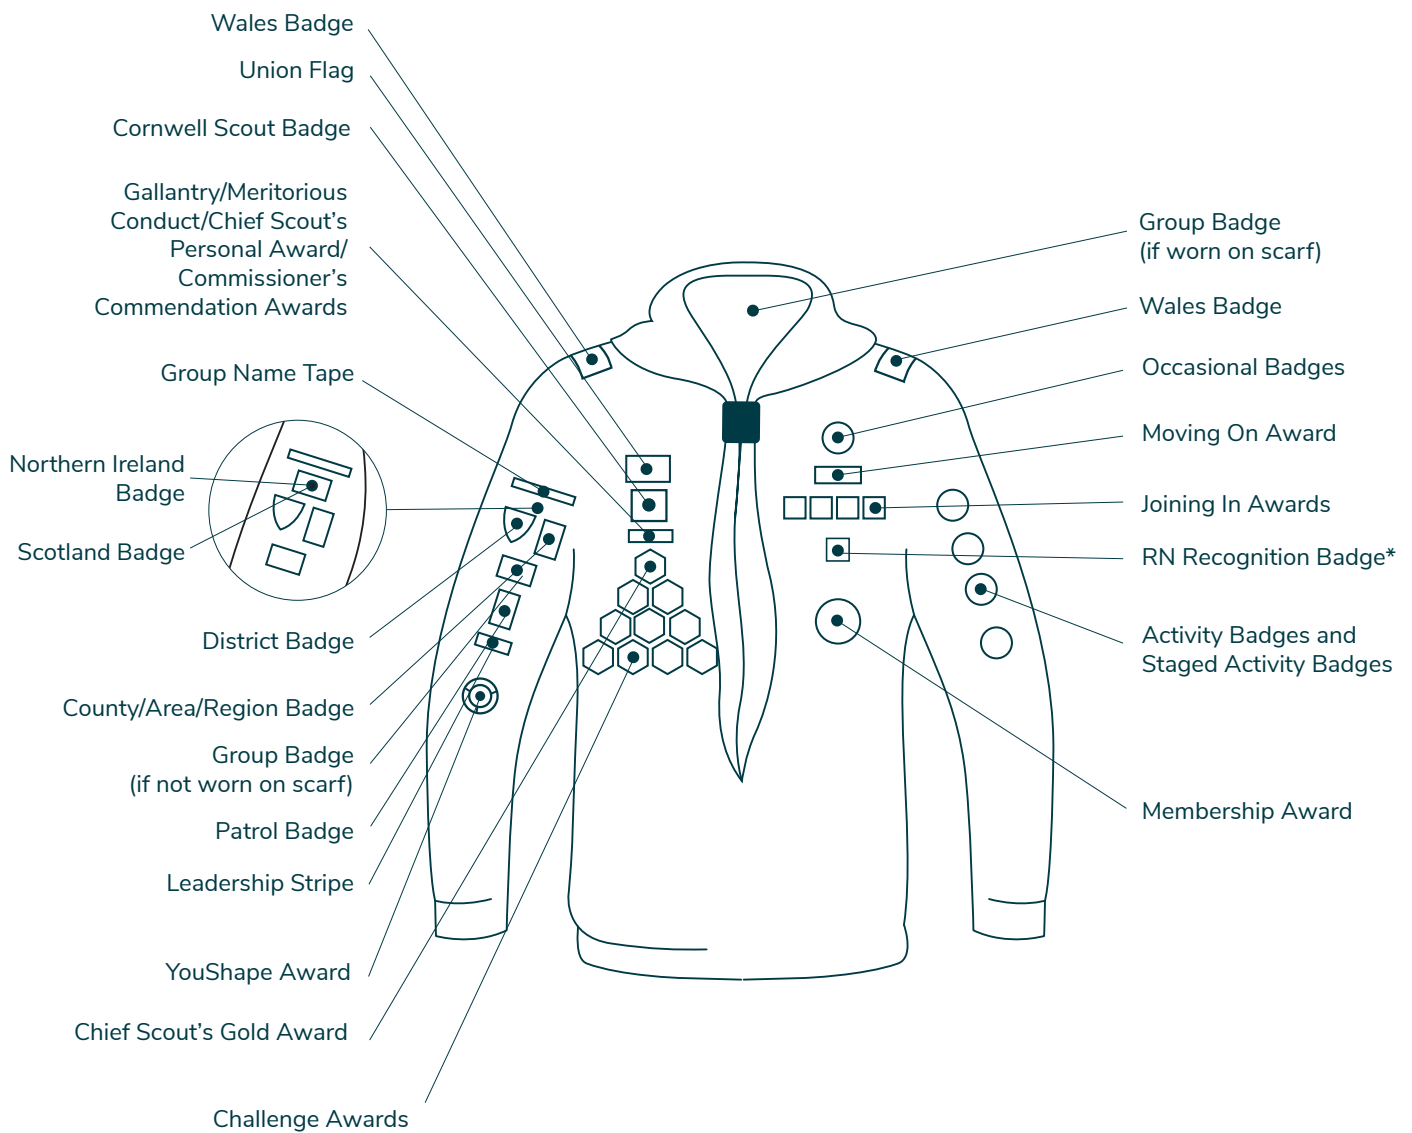

Squirrel Scout uniform

Beaver Scout uniform

Cub Scout uniform

Scout uniform

Scout jumper (sea)

*Only Royal Navy (RN) Recognised Sea Scouts are permitted to wear the RN Recognition Badge

Scout uniform (air)

*Only Royal Air Force (RAF) Recognised Air Scouts are permitted to wear the RAF Recognition Badge.

Scout uniform (sea)

*Only Royal Navy (RN) Recognised Sea Scouts are permitted to wear the RN Recognition Badge

Explorer Scout uniform

Explorer Scout uniform (air)

*Only Royal Air Force (RAF) Recognised Air Scouts are permitted to wear the RAF Recognition Badge.

Explorer Scout uniform (sea)

*Only Royal Navy (RN) Recognised Sea Scouts are permitted to wear the RN Recognition Badge

Scout Network uniform

Scout Network uniform (air)

*Only Royal Air Force (RAF) Recognised Air Scouts are permitted to wear the RAF Recognition Badge.

Adult uniform (sea)

*Only Royal Navy (RN) Recognised Sea Scouts are permitted to wear the RN Recognition Badge.