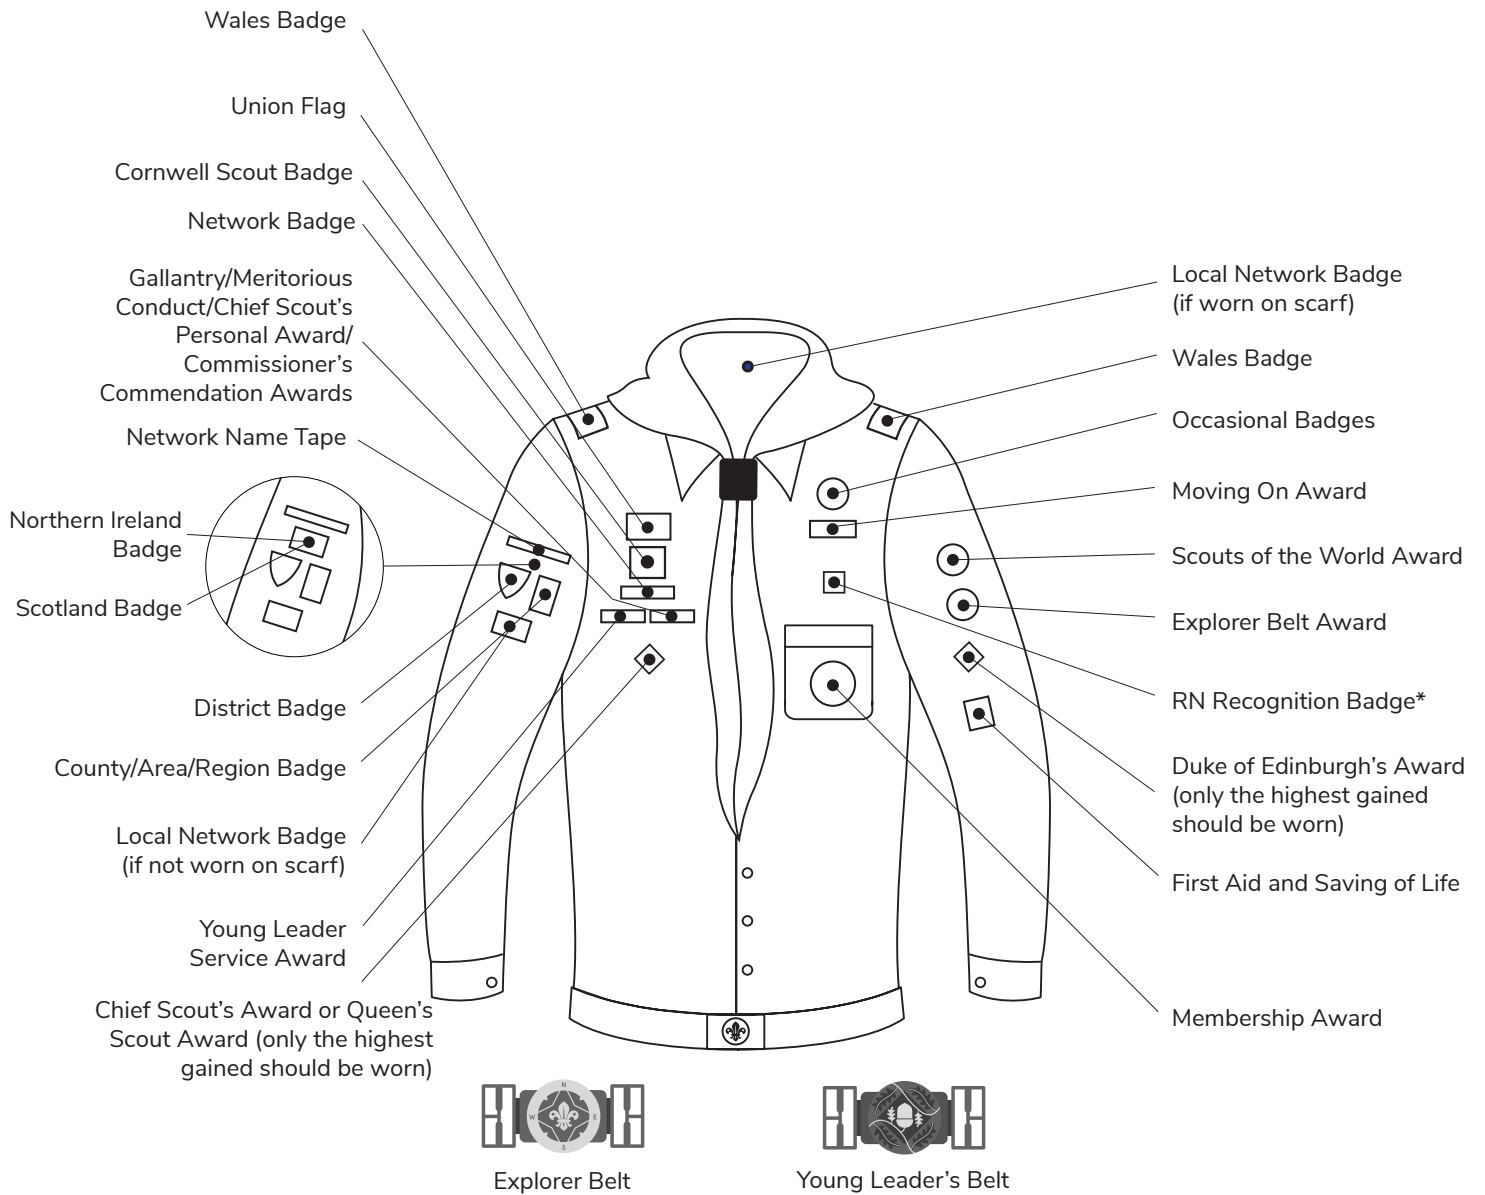

Scout Network uniform (sea)

*Only Royal Navy (RN) Recognised Sea Scouts are permitted to wear the RN Recognition Badge