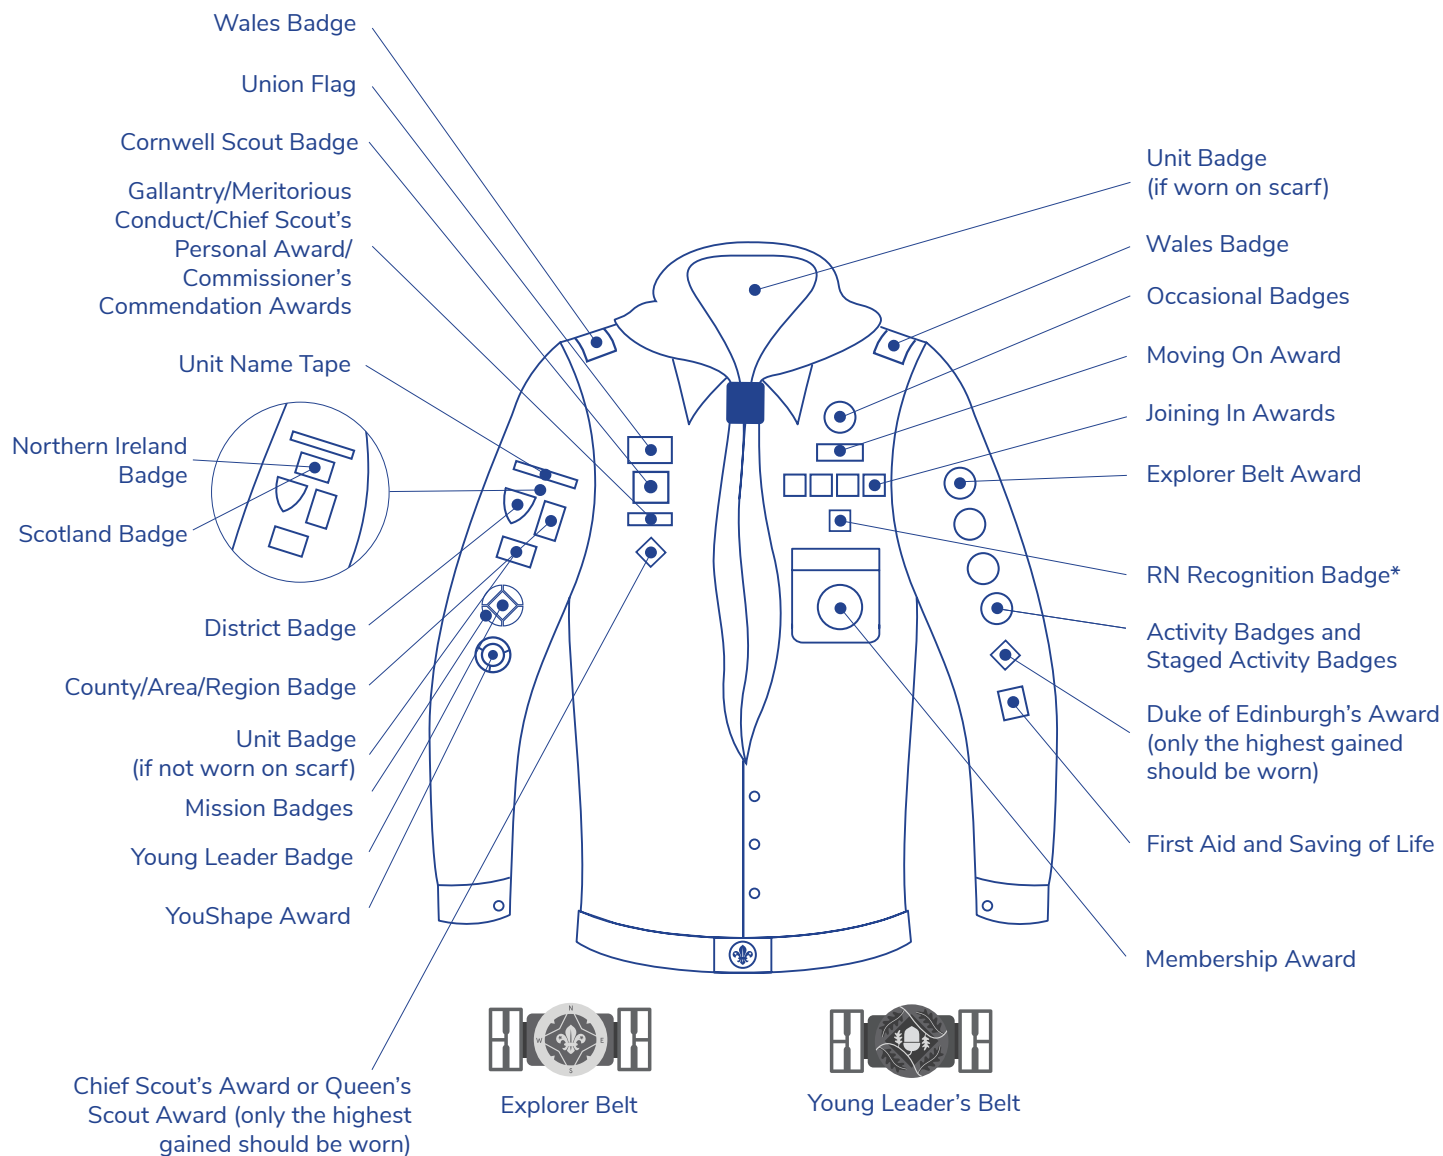

Squirrel Scout uniform

Beaver Scout uniform

Cub Scout uniform

Scout uniform

Scout jumper (sea)

*Only Royal Navy (RN) Recognised Sea Scouts are permitted to wear the RN Recognition Badge

Scout uniform (air)

*Only Royal Air Force (RAF) Recognised Air Scouts are permitted to wear the RAF Recognition Badge.

Scout uniform (sea)

*Only Royal Navy (RN) Recognised Sea Scouts are permitted to wear the RN Recognition Badge

Explorer Scout uniform

Explorer Scout uniform (air)

*Only Royal Air Force (RAF) Recognised Air Scouts are permitted to wear the RAF Recognition Badge.

Explorer Scout uniform (sea)

*Only Royal Navy (RN) Recognised Sea Scouts are permitted to wear the RN Recognition Badge

Scout Network uniform

Scout Network uniform (air)

*Only Royal Air Force (RAF) Recognised Air Scouts are permitted to wear the RAF Recognition Badge.