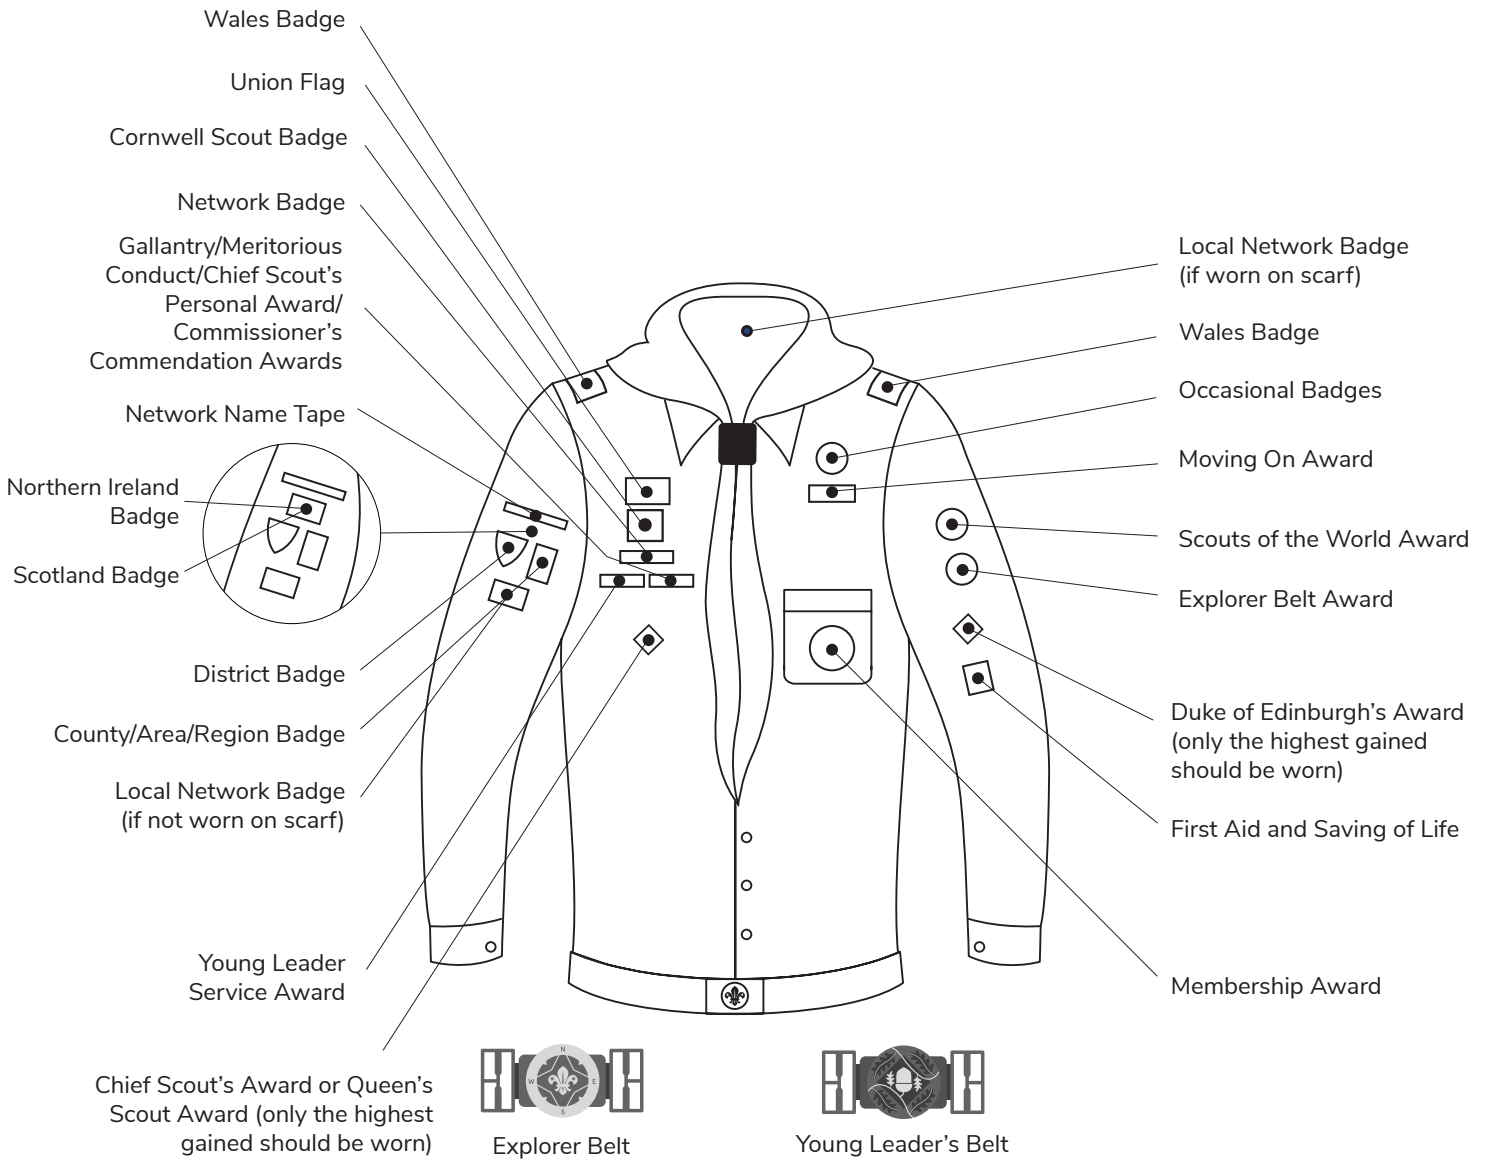

Squirrel Scout uniform

Beaver Scout uniform

Cub Scout uniform

Scout uniform

Scout jumper (sea)

*Only Royal Navy (RN) Recognised Sea Scouts are permitted to wear the RN Recognition Badge

Scout uniform (air)

*Only Royal Air Force (RAF) Recognised Air Scouts are permitted to wear the RAF Recognition Badge.

Scout uniform (sea)

*Only Royal Navy (RN) Recognised Sea Scouts are permitted to wear the RN Recognition Badge

Explorer Scout uniform

Explorer Scout uniform (air)

*Only Royal Air Force (RAF) Recognised Air Scouts are permitted to wear the RAF Recognition Badge.

Explorer Scout uniform (sea)

*Only Royal Navy (RN) Recognised Sea Scouts are permitted to wear the RN Recognition Badge

Scout Network uniform

Scout Network uniform (air)

*Only Royal Air Force (RAF) Recognised Air Scouts are permitted to wear the RAF Recognition Badge.