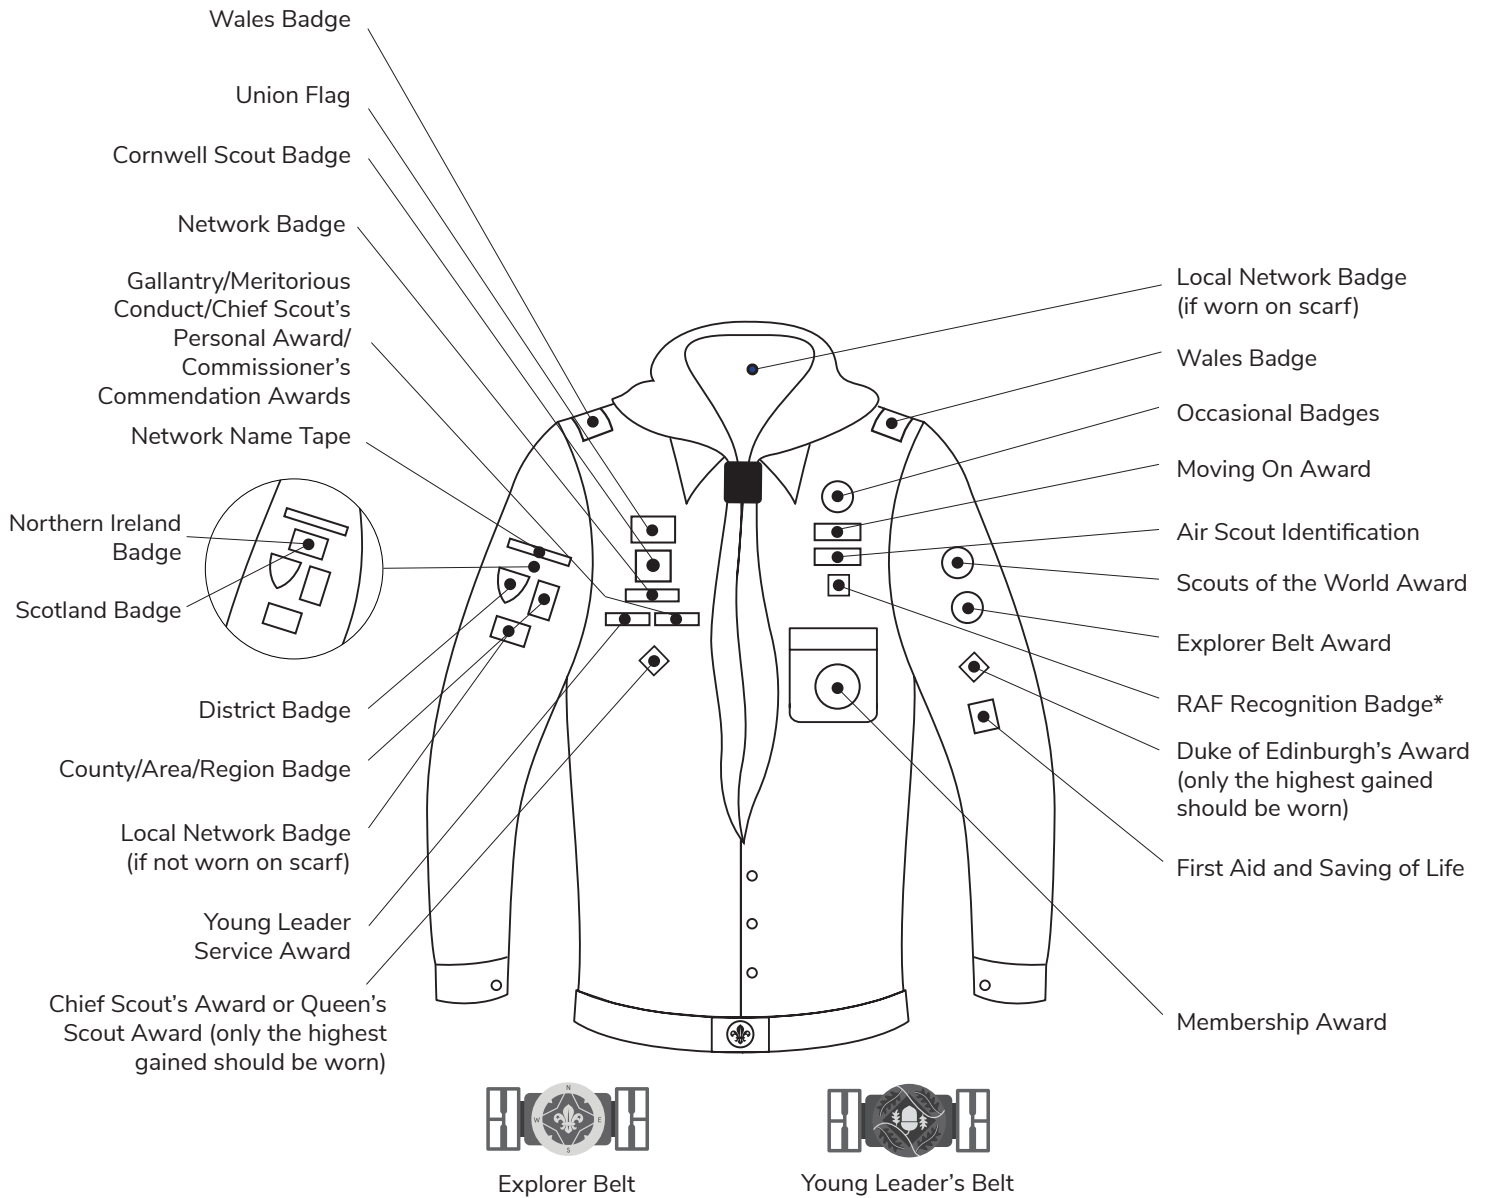

Squirrel Scout uniform

Beaver Scout uniform

Cub Scout uniform

Scout uniform

Scout jumper (sea)

*Only Royal Navy (RN) Recognised Sea Scouts are permitted to wear the RN Recognition Badge

Scout uniform (air)

*Only Royal Air Force (RAF) Recognised Air Scouts are permitted to wear the RAF Recognition Badge.

Scout uniform (sea)

*Only Royal Navy (RN) Recognised Sea Scouts are permitted to wear the RN Recognition Badge

Explorer Scout uniform

Explorer Scout uniform (air)

*Only Royal Air Force (RAF) Recognised Air Scouts are permitted to wear the RAF Recognition Badge.

Explorer Scout uniform (sea)

*Only Royal Navy (RN) Recognised Sea Scouts are permitted to wear the RN Recognition Badge

Scout Network uniform

Scout Network uniform (air)

*Only Royal Air Force (RAF) Recognised Air Scouts are permitted to wear the RAF Recognition Badge.