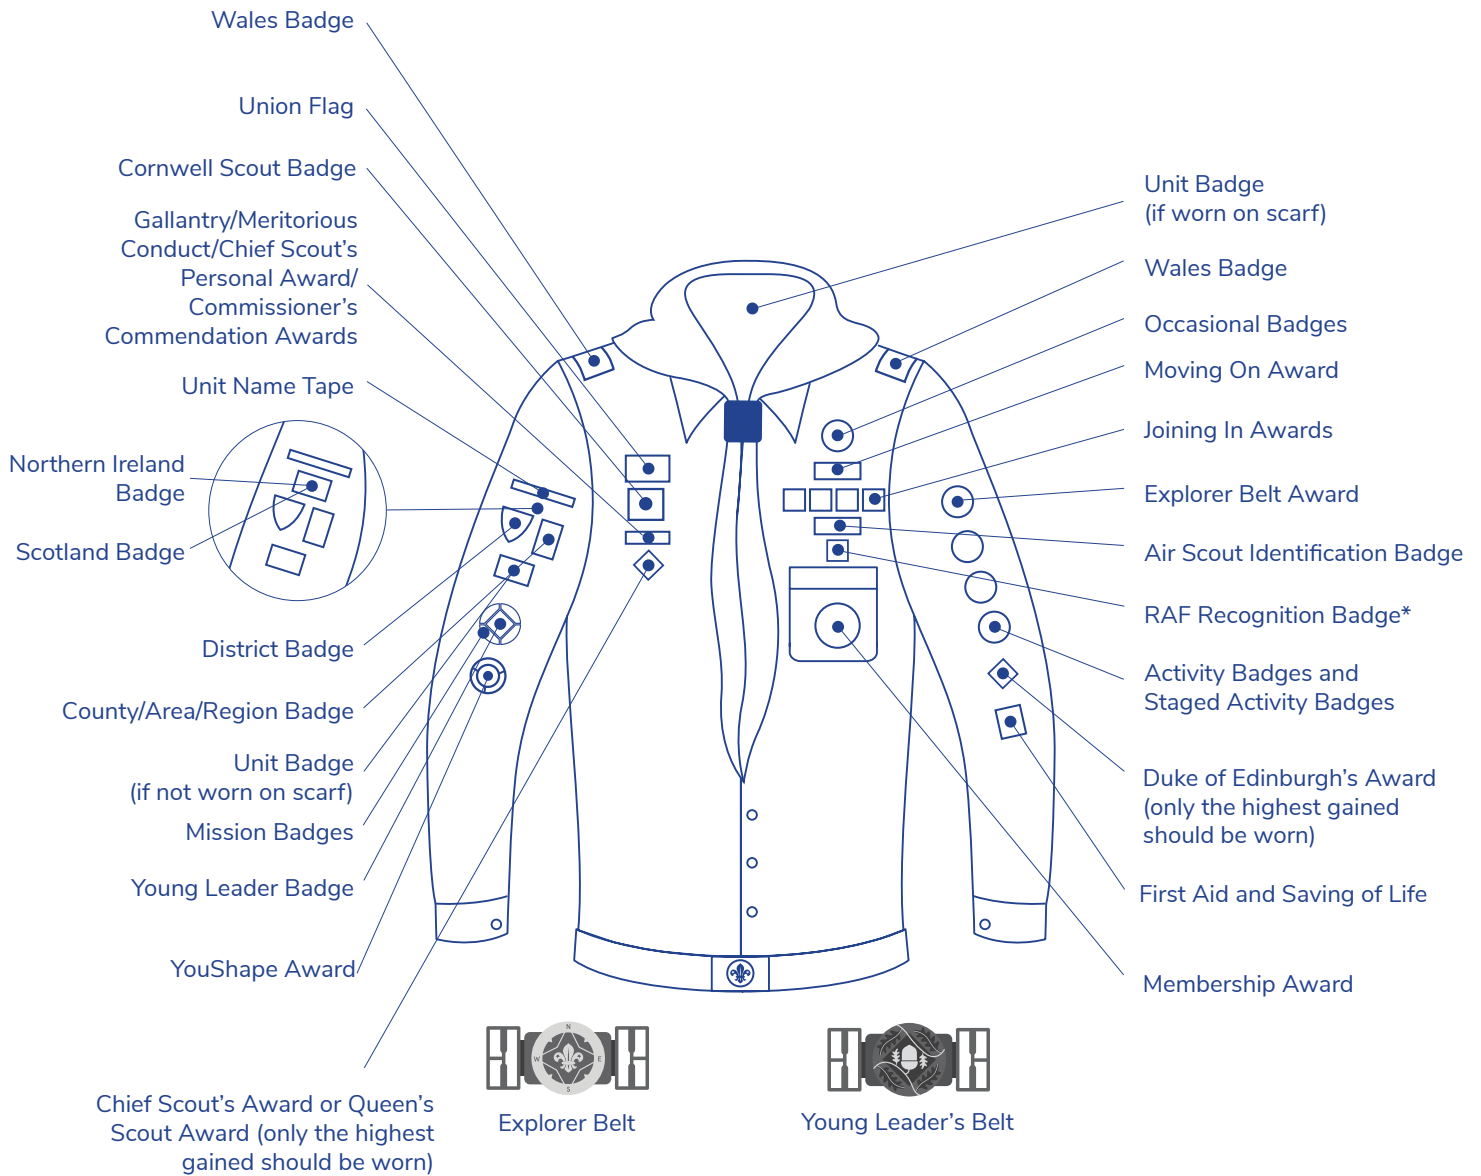

Squirrel Scout uniform

Beaver Scout uniform

Cub Scout uniform

Scout uniform

Scout jumper (sea)

*Only Royal Navy (RN) Recognised Sea Scouts are permitted to wear the RN Recognition Badge

Scout uniform (air)

*Only Royal Air Force (RAF) Recognised Air Scouts are permitted to wear the RAF Recognition Badge.

Scout uniform (sea)

*Only Royal Navy (RN) Recognised Sea Scouts are permitted to wear the RN Recognition Badge

Explorer Scout uniform

Explorer Scout uniform (air)

*Only Royal Air Force (RAF) Recognised Air Scouts are permitted to wear the RAF Recognition Badge.

Explorer Scout uniform (sea)

*Only Royal Navy (RN) Recognised Sea Scouts are permitted to wear the RN Recognition Badge

Scout Network uniform

Scout Network uniform (air)

*Only Royal Air Force (RAF) Recognised Air Scouts are permitted to wear the RAF Recognition Badge.