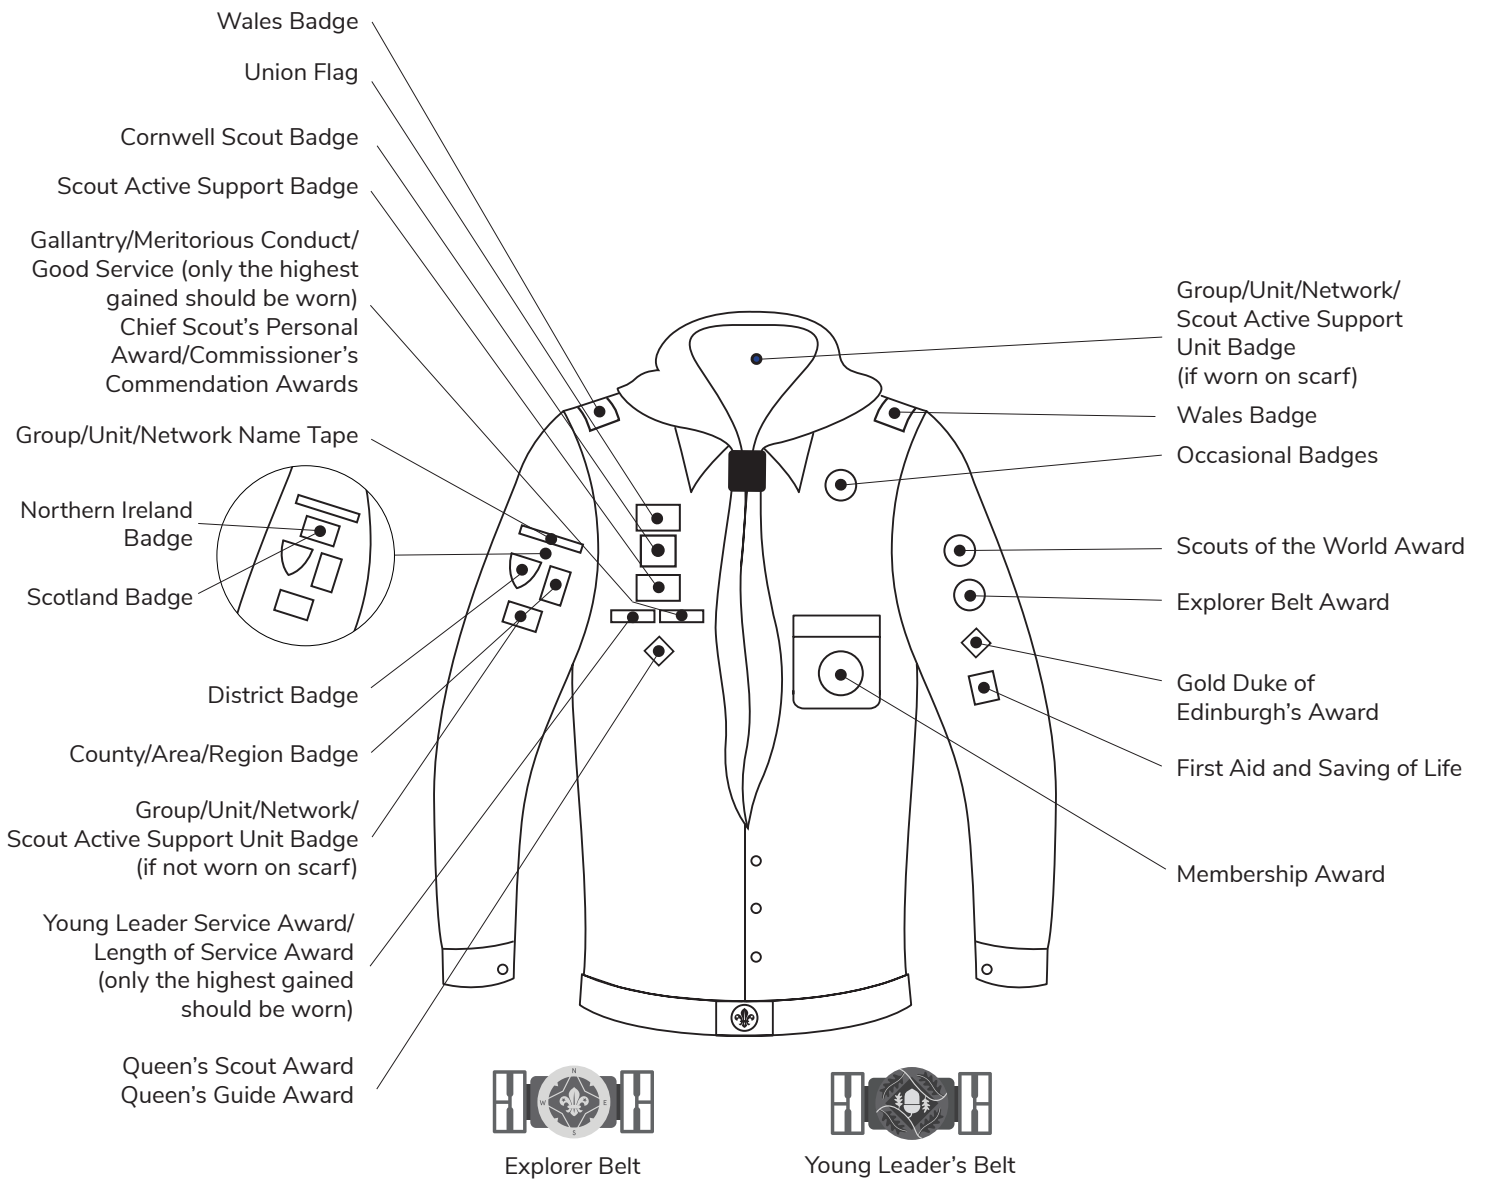

Adult uniform